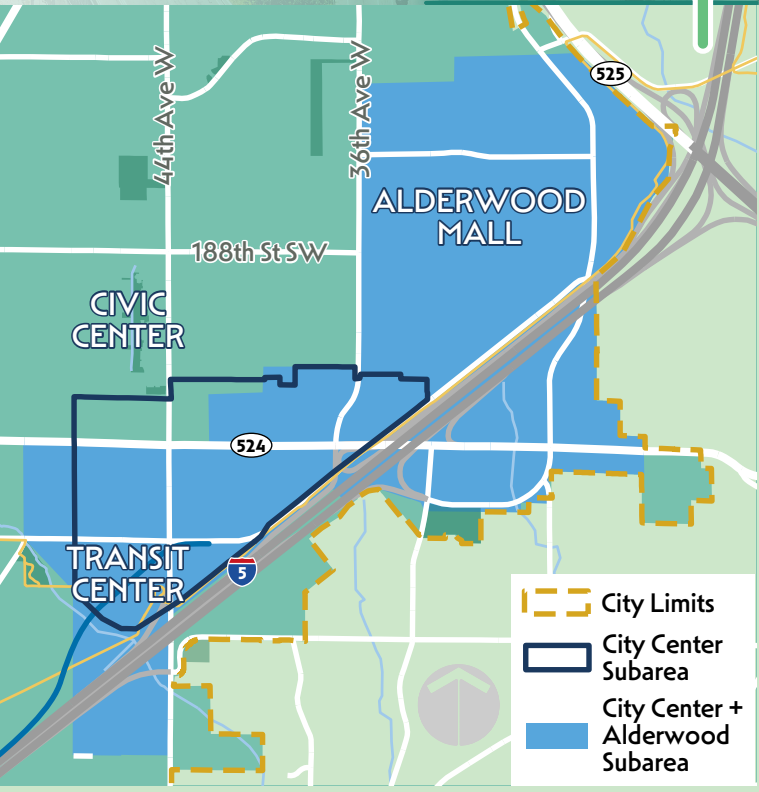

QUESTIONS?

LynnwoodWA.gov/CCA
425-670-5410
planning@lynnwoodwa.gov

#ImagineLynnwood

LYNNWOOD CITY CENTER + ALDERWOOD

PLANNING FOR OUR FUTURE

Lynnwood is planning for a more cohesive City Center and Alderwood district in response to major changes in the region and in the city. This planning effort will help connect the City Center and Alderwood areas, prepare for the incoming Everett Link Light Rail extension, and create new opportunities for employment and housing.

The City Center + Alderwood Plan will consider transit-oriented development, housing, parks and trails, transportation networks, economic development and employment opportunities, and other recommendations that will create thriving communities.