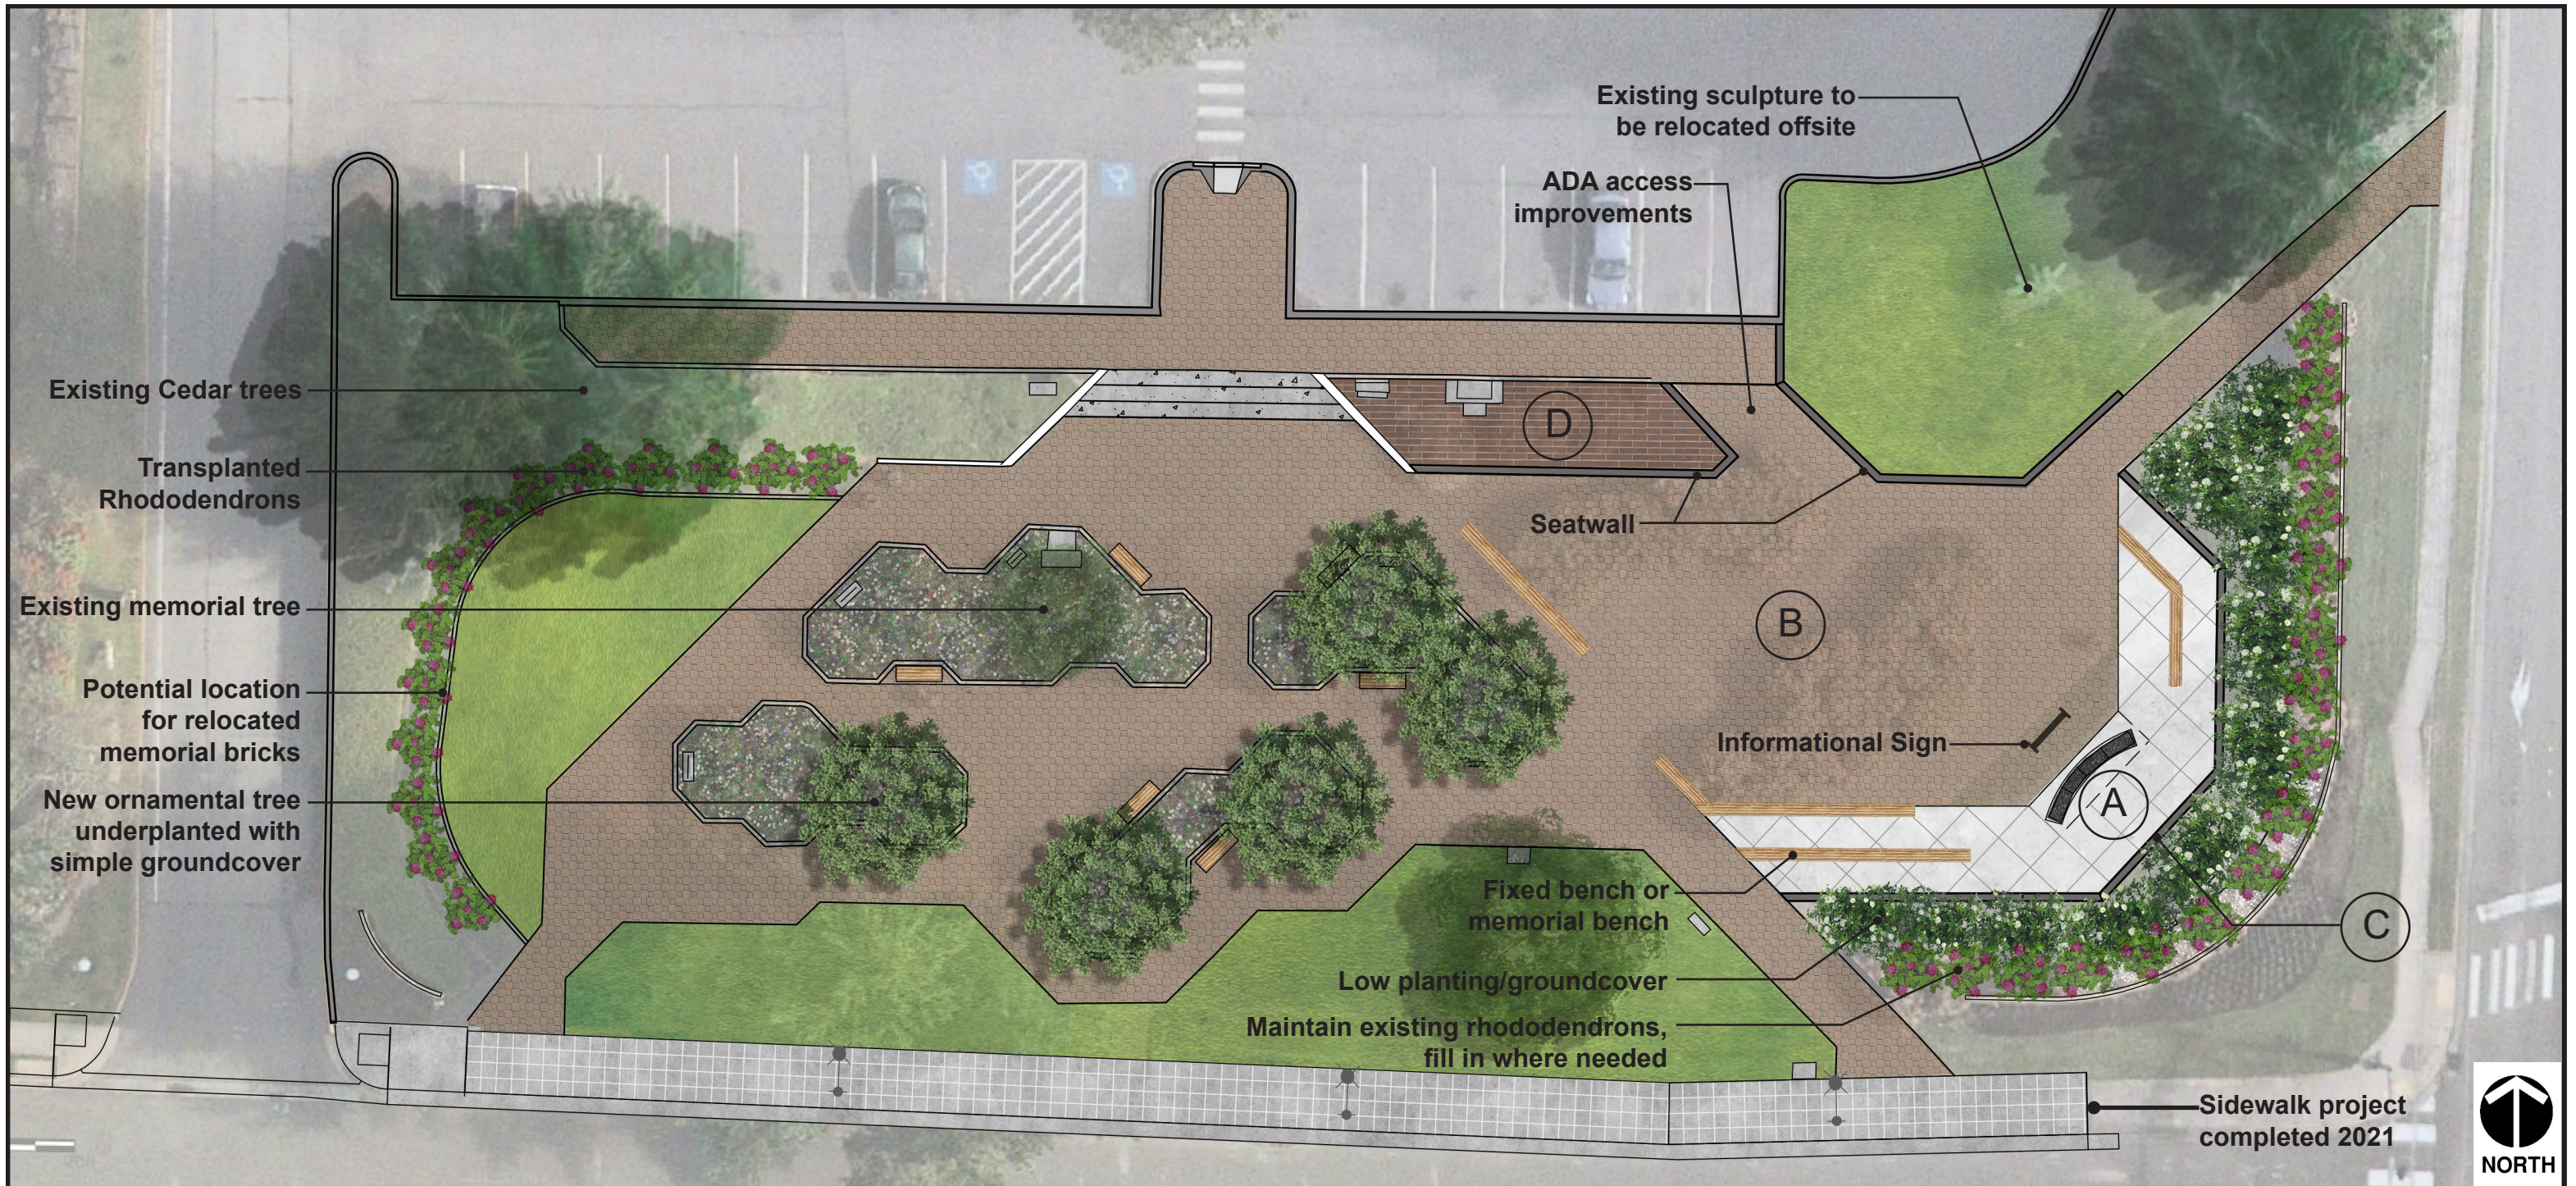

# Veterans Park Enhancements - Preferred Concept

**(A)** Location for the Gold Star Families Memorial Monument, final location and orientation to be determined. Paving treatment differentiated from existing pavers.

The photo to the left is an image of Medal of Honor recipient Hershel "Woody" Williams rendering a salute standing next to a Gold Star Families Memorial Monument.

The photo was provided by the Hershel "Woody" Williams Medal of Honor Foundation.

**(B)** Expanded plaza space- eastern planting islands removed and replaced with pavers to match existing

**(C)** Retaining and memorial wall, approximately 2'- 4' height (varies); center segment 22' long

**(D)** Upper podium paver area - replace planting with hard surface; could be location for relocated memorial bricks

Updated October 2021