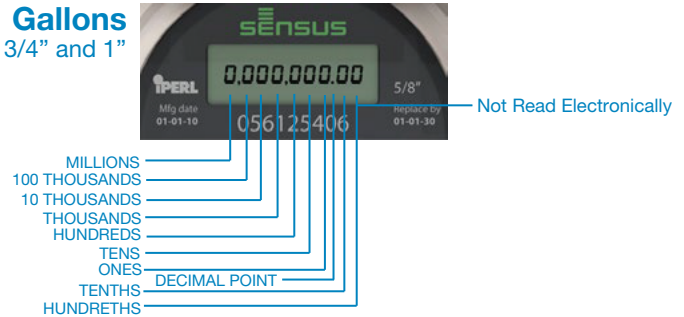

How to Read the iPERL® Quick Guide

REGISTER DISPLAY

AMR Digit Bar* (4 to 8 Digits): The AMR digit bar shows which digits will be reported when the meter is read through the communications interface.

Battery Icon: The Battery Icon will turn on when the battery is low or the meter is near the end of line.

Flow Icon:

Flow Condition	Display
Positive Flow	Circle with +
Negative Flow	Circle with -
Low Flow Cut off	No icon displayed
Empty Pipe	Empty Circle

Unit of Measure*: Gallon (GAL), Cubic Feet (FT³), Cubic Meter (M³)

*AMR/AMI resolution and units of measure are programmable.

Gallons 5/8", 3/4" and 1"

Cubic Feet 5/8", 3/4" and 1"

Cubic Meter 5/8", 3/4" and 1"

© 2016 Sensus. All products purchased and services performed are subject to Sensus' terms of sale, available at either; <http://na.sensus.com/TC/TermsConditions.pdf> or 1-800-638-3748. Sensus reserves the right to modify these terms and conditions in its own discretion without notice to the customer. The Sensus logo is a registered trademark of Sensus.