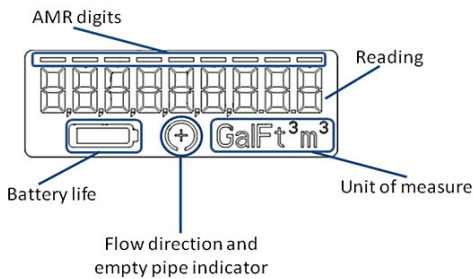

How to Read the iPERL® Quick Guide

REGISTER DISPLAY

AMR Digit Bar* (4 to 8 Digits): The AMR digit bar shows which digits will be reported when the meter is read through the communications interface.

Battery Icon: The Battery Icon will turn on when the battery is low or the meter is near the end of line.

Flow Icon:

Flow Condition	Display
Positive Flow	Circle with +
Negative Flow	Circle with -
Low Flow Cut off	No icon displayed
Empty Pipe	Empty Circle

Unit of Measure*: Gallon (GAL), Cubic Feet (FT³), Cubic Meter (M³)

*AMR/AMI resolution and units of measure are programmable.

Gallons 5/8", 3/4" and 1"

Cubic Feet 5/8", 3/4" and 1"

Cubic Meter 5/8", 3/4" and 1"

© 2016 Sensus. All products purchased and services performed are subject to Sensus' terms of sale, available at either; <http://na.sensus.com/TC/TermsConditions.pdf> or 1-800-638-3748. Sensus reserves the right to modify these terms and conditions in its own discretion without notice to the customer. The Sensus logo is a registered trademark of Sensus.