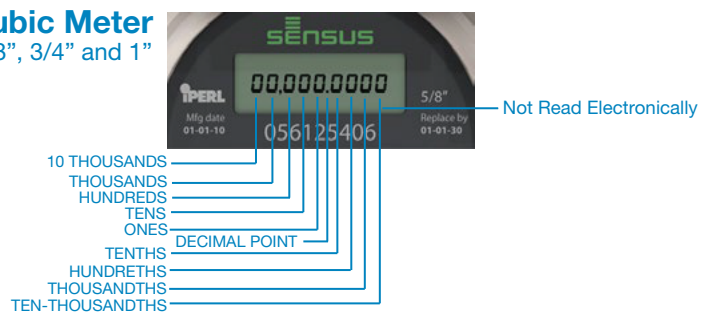

How to Read the iPERL® Quick Guide

REGISTER DISPLAY

AMR Digit Bar* (4 to 8 Digits): The AMR digit bar shows which digits will be reported when the meter is read through the communications interface.

Battery Icon: The Battery Icon will turn on when the battery is low or the meter is near the end of line.

*AMR/AMI resolution and units of measure are programmable.

Gallons 5/8", 3/4" and 1"

Cubic Feet 5/8", 3/4" and 1"

Cubic Meter 5/8", 3/4" and 1"

© 2016 Sensus. All products purchased and services performed are subject to Sensus' terms of sale, available at either; <http://na.sensus.com/TC/TermsConditions.pdf> or 1-800-638-3748. Sensus reserves the right to modify these terms and conditions in its own discretion without notice to the customer. The Sensus logo is a registered trademark of Sensus.