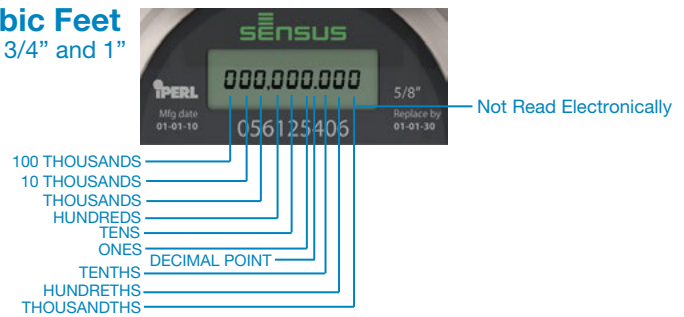

How to Read the iPERL® Quick Guide

REGISTER DISPLAY

AMR Digit Bar* (4 to 8 Digits): The AMR digit bar shows which digits will be reported when the meter is read through the communications interface.

Battery Icon: The Battery Icon will turn on when the battery is low or the meter is near the end of line.

Flow Icon:

Flow Condition	Display
Positive Flow	Circle with +
Negative Flow	Circle with -
Low Flow Cut off	No icon displayed
Empty Pipe	Empty Circle

Unit of Measure*: Gallon (GAL), Cubic Feet (FT³), Cubic Meter (M³)

*AMR/AMI resolution and units of measure are programmable.

Gallons 5/8", 3/4" and 1"

Cubic Feet 5/8", 3/4" and 1"

Cubic Meter 5/8", 3/4" and 1"

© 2016 Sensus. All products purchased and services performed are subject to Sensus' terms of sale, available at either; <http://na.sensus.com/TC/TermsConditions.pdf> or 1-800-638-3748. Sensus reserves the right to modify these terms and conditions in its own discretion without notice to the customer. The Sensus logo is a registered trademark of Sensus.